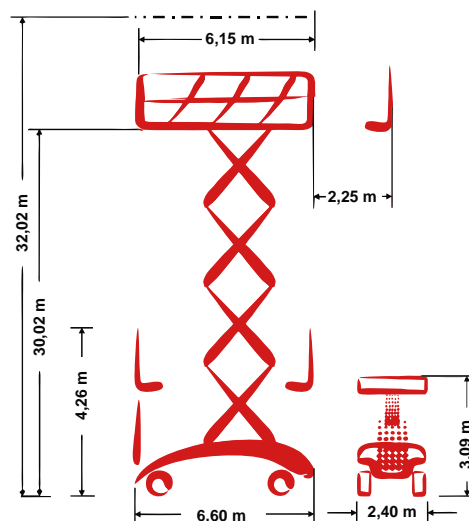

Arbeitsdiagramm

Technische Änderungen / Verbesserungen sind vorbehalten.

Platformers Business

PB Liftechnik GmbH | Gewerbegebiet Gassenäcker | 89429 Oberbechingen

Telefon: +49 (0) 90 77 - 95 00 - 0 | Telefax: +49 (0) 90 77 - 95 00 - 40

E-Mail: info@pblift.de | Website: pblift.de