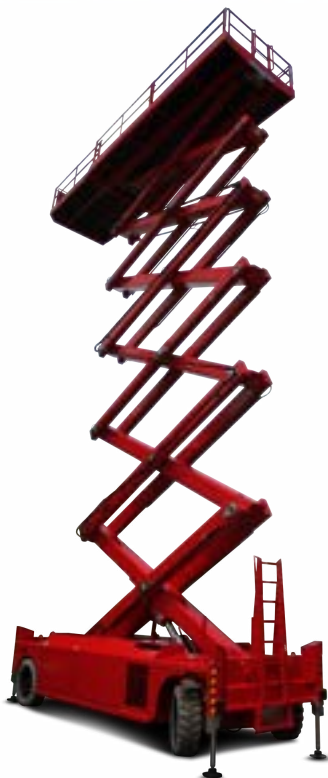

# PB S320-24ES 4x4

## Self-propelled Mega-Scissor lift

32,02 m Working height

2,40 m Total width

indoor + outdoor

## Technische Daten

	Working height	32,02 m		Platform extension (scissors)	2,25 m
	Platform height	30,02 m		Gradeability	25 %
	Lift capacity	750 kg		Speed - stowed	2,70 km/h
	Lift capacity platform extension	750 kg		Speed - raised	0,30 km/h
	Total length	6,60 m		Drive type	Electro-hydraulic drive
	Total width	2,40 m		Battery capacity	930 Ah
	Total height	4,26 m		Area of application	indoor + outdoor
	Turning radius outside	7,09 m		People indoor	4
	Transport height	3,09 m		People outdoor	4
	Total weight	25.350 kg		Drivable at full height	Yes

## Produktbeschreibung

• The PB S320-24ES 4x4 with its proud working height of 32.02 m is perfectly suited for maintenance, installation and assembly work both indoor and outdoor

• Also on the platform something "huge" is available: The PB Mega-Deck provides its users almost 19 m<sup>2</sup> working space or max. 8.40 m x 2.40 m and 750 kg lift capacity